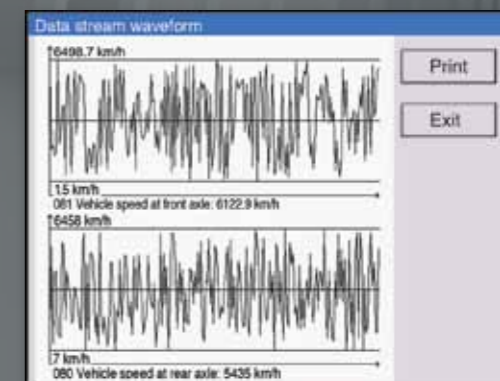

User-Friendly Menu

PC Operation

Extensive European Vehicle Coverage

Extensive Asian Vehicle Coverage

Fault Codes

Component Actuation

Quick Test

Live Data in Waveform