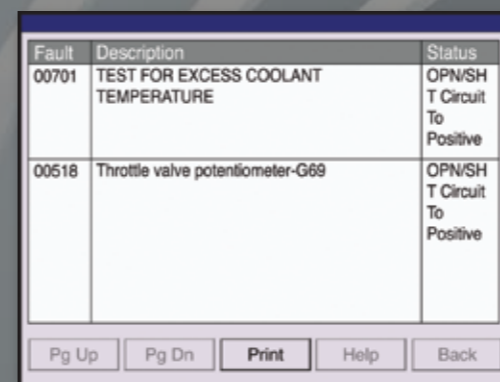

User-Friendly Menu

PC Operation

Extensive European Vehicle Coverage

Extensive Asian Vehicle Coverage

Fault Codes

Component Actuation

Quick Test

Live Data in Waveform