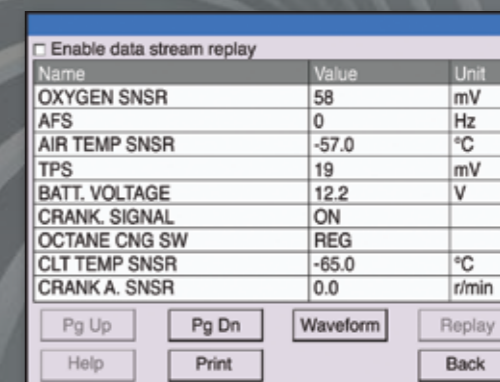

User-Friendly Menu

PC Operation

Extensive European Vehicle Coverage

Extensive Asian Vehicle Coverage

Fault Codes

Component Actuation

Quick Test

Live Data in Waveform