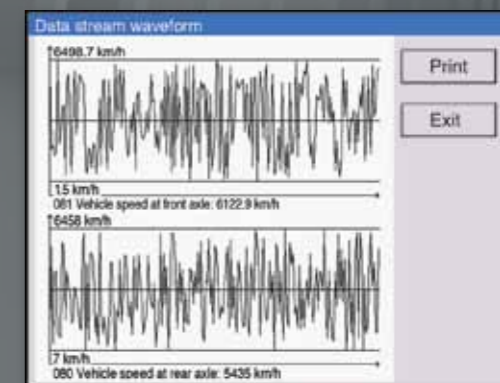

User-Friendly Menu

PC Operation

Extensive European Vehicle Coverage

Extensive Asian Vehicle Coverage

Fault Codes

Component Actuation

Quick Test

Live Data in Waveform