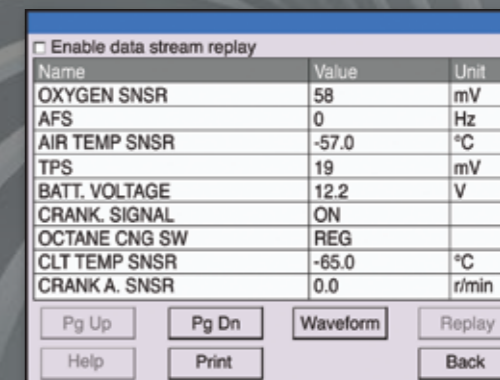

User-Friendly Menu

PC Operation

Extensive European Vehicle Coverage

Extensive Asian Vehicle Coverage

Fault Codes

Component Actuation

Quick Test

Live Data in Waveform