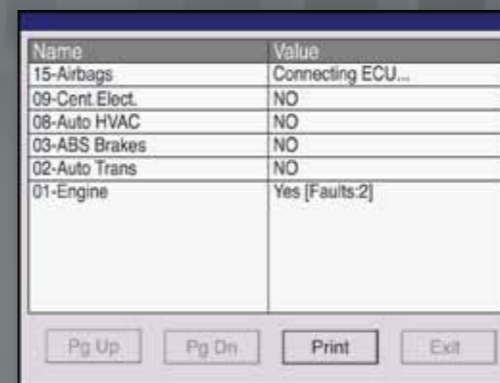

User-Friendly Menu

PC Operation

Extensive European Vehicle Coverage

Extensive Asian Vehicle Coverage

Fault Codes

Component Actuation

Quick Test

Live Data in Waveform