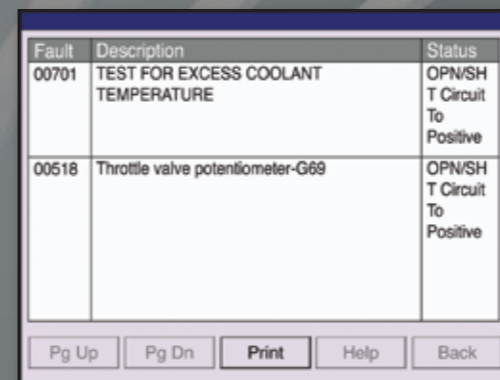

User-Friendly Menu

PC Operation

Extensive European Vehicle Coverage

Extensive Asian Vehicle Coverage

Fault Codes

Component Actuation

Quick Test

Live Data in Waveform