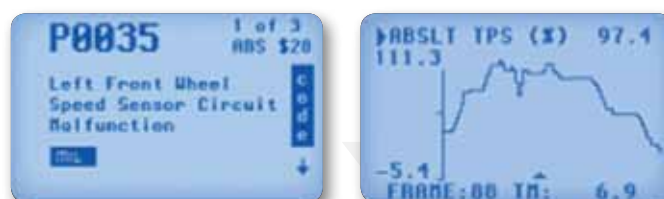

Actron® & CodeConnect™

Revolutionizing the way you fix your vehicles.

The CodeConnect information takes vehicle repairs to another level for Do-It-Yourselfers and Technicians alike. CodeConnect provides actual fixes to the problem causing the check engine light to illuminate - providing the Top Reported Fix from the CodeConnect database. The Top Reported Fix is the most probable solution to the vehicle problem and is a shortcut for troubleshooting efforts.

AutoScanner® Plus will indicate on screen which codes have the CodeConnect details available. Then it's a simple push of the button to get the CodeConnect information.