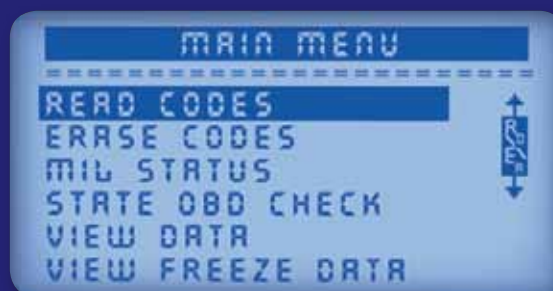

CP9575 – AUTOSCANNER

[DIAGNOSTICS]

OBDII, EOBD* & CAN SCAN TOOL WITH LIVE DATA

TECHNICAL DATA	UNIT	CASE PACK
Weight	0.45 kg	1.80 kg
Dimensions (H x W x D)	22.9 x 15.2 x 3.2 cm	22.9 x 15.2 x 12.8 cm

CP9575 WILL DISPLAY ON-SCREEN 4,000 SAE DIAGNOSTIC TROUBLE CODE (DTC) DEFINITIONS, INCLUDING:

CODE GROUP	SYSTEM
P Codes	Powertrain (engine & transmission)
B Codes	Mandated OBD DTC's for Airbag & SRS
C Codes	Mandated OBD DTC's for ABS
U Codes	CAN, network DTC's

Also provides on-screen manufacturer specific DTC definitions for Asian, European and USA OBDII/EOBD compliant vehicles.