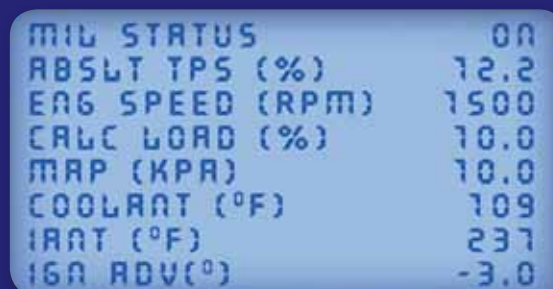

CP9575 – AUTOSCANNER

[DIAGNOSTICS]

OBDII, EOBD* & CAN SCAN TOOL WITH LIVE DATA

TECHNICAL DATA	UNIT	CASE PACK
Weight	0.45 kg	1.80 kg
Dimensions (H x W x D)	22.9 x 15.2 x 3.2 cm	22.9 x 15.2 x 12.8 cm

CP9575 WILL DISPLAY ON-SCREEN 4,000 SAE DIAGNOSTIC TROUBLE CODE (DTC) DEFINITIONS, INCLUDING:

CODE GROUP	SYSTEM
P Codes	Powertrain (engine & transmission)
B Codes	Mandated OBD DTC's for Airbag & SRS
C Codes	Mandated OBD DTC's for ABS
U Codes	CAN, network DTC's

Also provides on-screen manufacturer specific DTC definitions for Asian, European and USA OBDII/EOBD compliant vehicles.